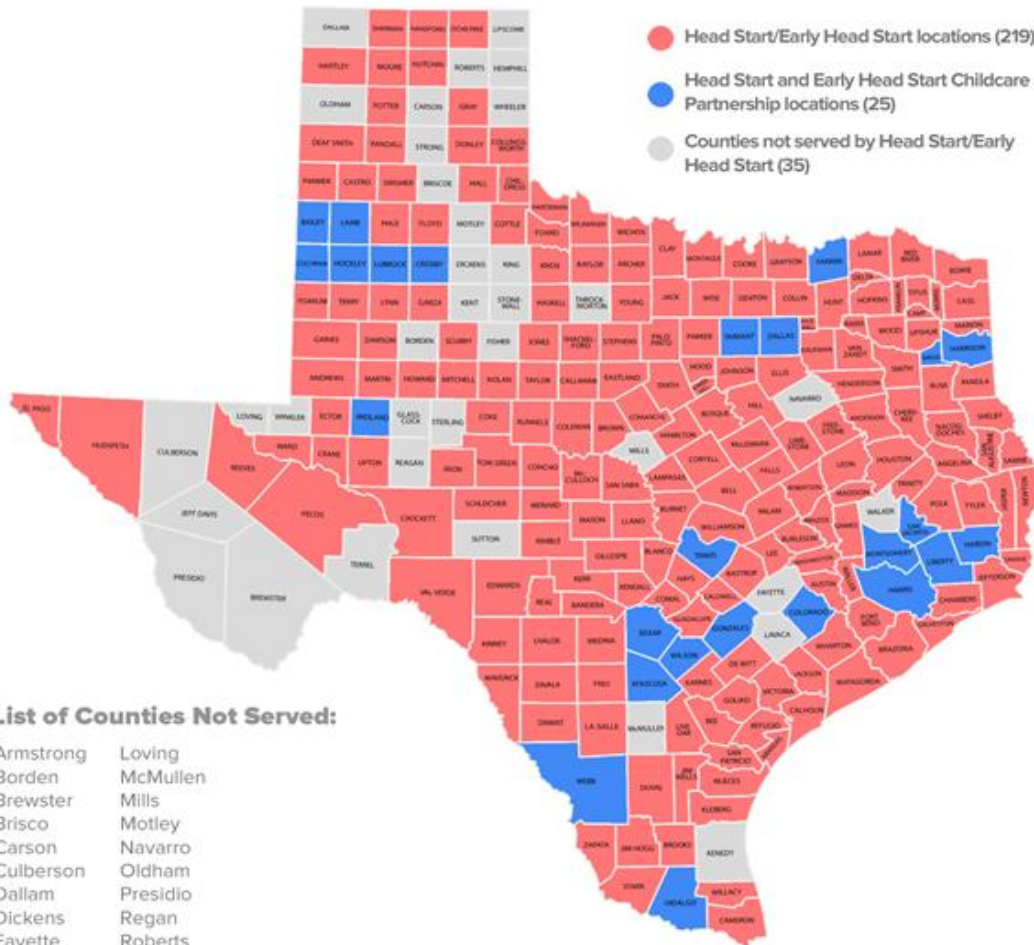

# Texas Head Start Collaboration Office

The state of Texas is comprised of 254 counties.

Map of Counties served by Head Start/Early Head Start and Child Care Partners (2019-2020)

### List of Counties Not Served:

- |            |              |
|------------|--------------|
| Armstrong  | Loving       |
| Borden     | McMullen     |
| Brewster   | Mills        |
| Brisco     | Motley       |
| Carson     | Navarro      |
| Cuiberson  | Oldham       |
| Dallam     | Presidio     |
| Dickens    | Regan        |
| Fayette    | Roberts      |
| Fisher     | Sterling     |
| Glasscock  | Stonewall    |
| Hemphill   | Sutton       |
| Jeff Davis | Terrell      |
| Kenedy     | Throckmorton |
| Kent       | Walker       |
| King       | Wheeler      |
| Lavaca     | Winkler      |
| Lipscomb   |              |

### List of Programs with Head Start and Early Head Start Childcare Partnerships

- |          |          |             |
|----------|----------|-------------|
| Atascosa | Gregg    | Midland     |
| Bailey   | Hardin   | Montgomery  |
| Bexar    | Harris   | San Jacinto |
| Cochran  | Harrison | Tarrant     |
| Colorado | Hidalgo  | Travis      |
| Crosby   | Hockley  | Webb        |
| Dallas   | Lamb     | Wilson      |
| Fannin   | Liberty  |             |
| Gonzales | Lubbock  |             |

There are 254 counties in Texas, with Harris, Dallas and Tarrant counties serving the largest populations. Head Start/Early Head Start have locations in 219 out of the 254 counties, with a total of 35 counties that does not serve Head Start Children. Programs with Head Start and Early Head Start Child Care Partnerships are located in 25 counties.